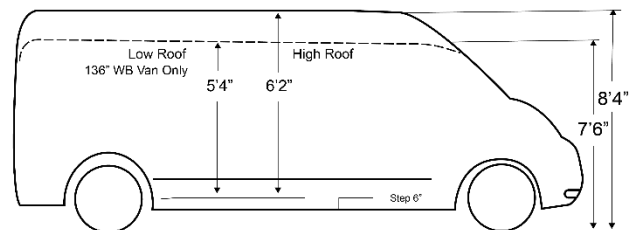

Multi-temp

Cargo Control

Multiple Flooring Options

RAM PROMASTER VAN

*This 6" length can be used to make bed longer, etc.

Heights w/"Penthouse Top" for low roof van:

- Top "Down" • Interior height 5'10"
- "Up" • " height 8"
- Top "Down" • Exterior height 8'3"