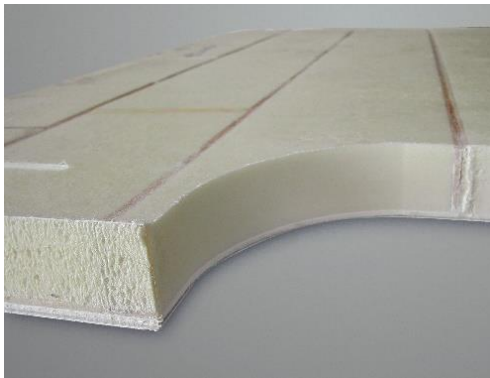

LAST MILE INSULATED VAN KIT SOLUTIONS

Kidron's Polarvan van kits are a quick and convenient solution to your last mile delivery needs. Designed to fit a wide range of popular van models specifically engineered to ensure fast assembly and fit.

Polarvan van kits panels are CAD-CAM designed and manufactured with our exclusive "Fit to Shape" assembly system technique, that allow for maximum load capacity.

- Interlocking Kit Assembly
- Impermeable Liners
- Light, Strong Compact Panels

THE KIDRON DIFFERENCE

One Crate Delivery | Fast Upfit
Available Inventory | Experienced Installers
Refrigeration Partnerships

PANEL TECHNOLOGY

Polarvan van kits are assembled using compact vacuum sandwich panels made of PRFV (fiberglass and gelcoat) laminate and a polyurethane foam core.

Reinforced panels create a sturdy insulated structure, strong and safe enough for cargo control or shelving. Standard panel insulation is 3" thick.

Floor, roof, front head and side walls can be reinforced according to customer requirements.