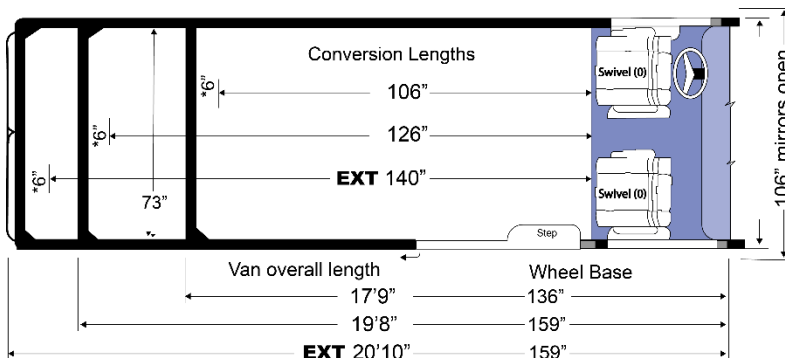

Multi-temp

Cargo Control

Multiple Flooring Options

RAM PROMASTER VAN

*This 6" length can be used to make bed longer, etc.

Heights w/"Penthouse Top" for low roof van:

- Top "Down" • Interior height 5'10"
- "Up" • " height 8"
- Top "Down" • Exterior height 8'3"

Roof Options add:

- A/C + 10"
- Awning + 5"
- Attic Fan + 2"
- Solar Pnls + 2"
- Roof Rack + varies

All dimensions approximate.